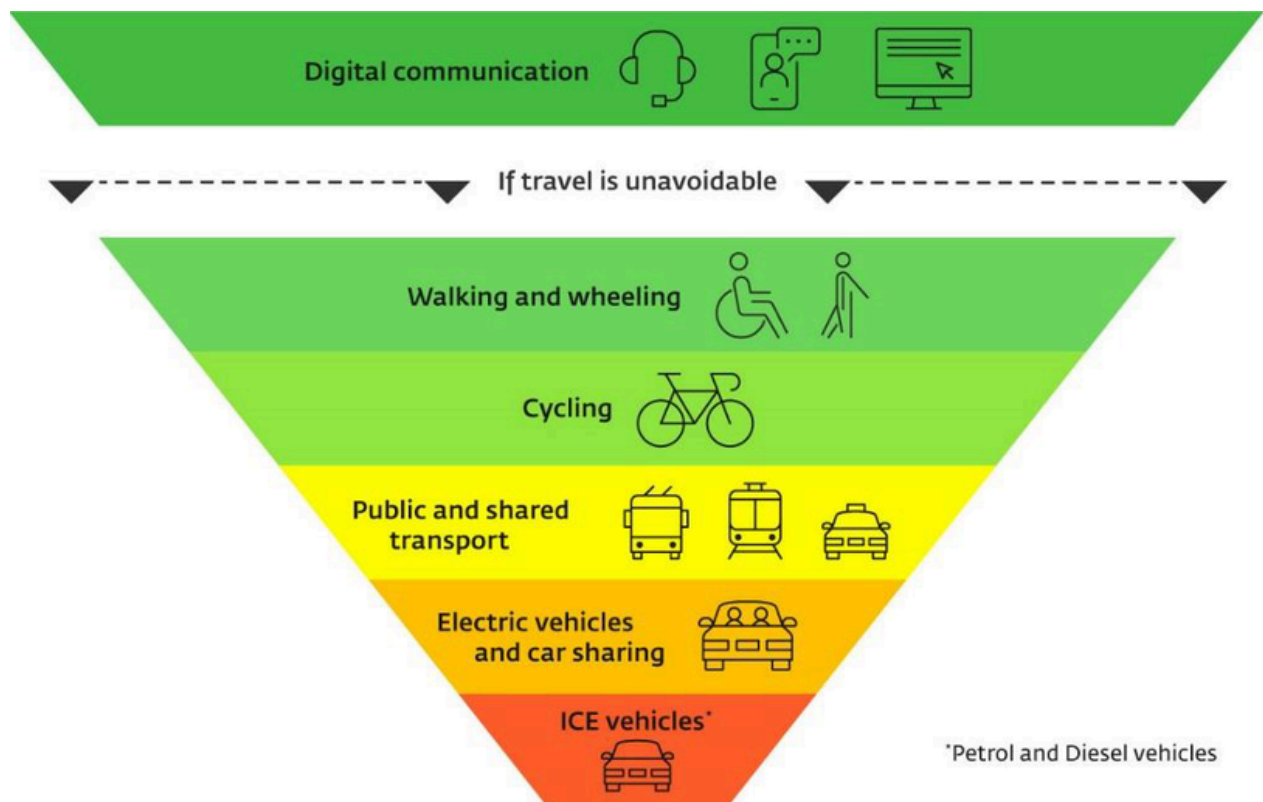

TRAVEL AND TRANSPORT RESOURCES

Climate Action Programme 2024
Arts Council Funded

2024

RESOURCES

Resource Name	Link	Description
Julie's Bicycle Practical Guide: Touring	Julie's Bicycle Practical Guide Touring	This guide focuses specifically on the touring aspect of productions. It is divided into before the tour, on the tour and after the tour and will cover topics including; routing, accommodation and liaising with venues. It is aimed at any decision makers involved in the planning of the tour.
Julie's Bicycle Practical Guide: Top Tips Travel and Transport	Julie's Bicycle Practical Guide: Top Tips Travel and Transport	Top Tips to build understanding of your organisations travel and transport impact.
Julie's Bicycle Business Travel Data Collection Template	Julie's Bicycle Business Travel Data Collection Template	downloadable Overall Data Collection Template and Business Travel Data Collection Template to support you when using the Creative Climate Tools
Gallery Climate Coalition - Climate Conscious Travel Policy and Guidelines	Gallery Climate Coalition - Climate Conscious Travel Policy and Guidelines	GCC's Climate Conscious Travel Policy and Guidance features: <ul style="list-style-type: none">• Climate Conscious Travel Decision Tree• Train First Guidance and Zone Map• Criteria Air Travel• Carbon Budget for Travel• Employee Incentives
Creative Carbon Scotland - Guide to measuring your travel	Creative Carbon Scotland - Guide to measuring your travel	Provides advice on getting started with measuring travel and tools to help understand travel data. <ul style="list-style-type: none">• How to measure travel• Gathering and aggregating travel data• Audience travel• Influence, communication and creating a travel policy